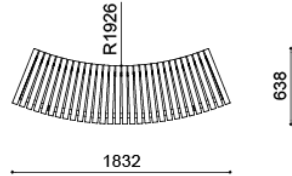

FOOTING

- -Surface Mount ("full supports")
- -Inground ("empty supports")

Dimensions provided are in mm

id created is a US based company with exclusive rights to distribute Metalco srl products in the US and Canada.

877.690.7755
info@idcreated.com
idcreated.com