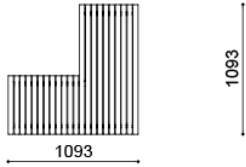

FOOTING

- -Surface Mount ("full supports")
- -Inground ("empty supports")

Dimensions provided are in mm

id created is a US based company with exclusive rights to distribute Metalco srl products in the US and Canada.

877.690.7755
info@idcreated.com
idcreated.com