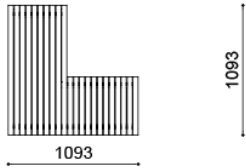

FOOTING

- -Surface Mount ("full supports")
- -Inground ("empty supports")

Dimensions provided are in mm

id created is a US based company with exclusive rights to distribute Metalco srl products in the US and Canada.

877.690.7755
info@idcreated.com
idcreated.com